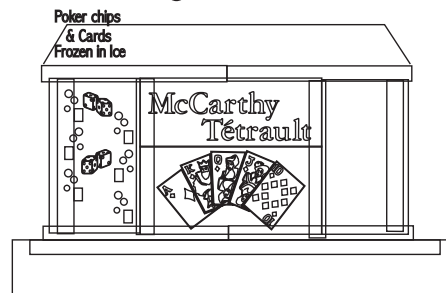

8 foot Ice Bars

8ft Ice Bars start at \$1200

16ft Ice Bars start at \$2000

Criss Cross

Theme Panel

Pillar Criss Cross

Quartz

Fire

Crystal

James Bond

Casino

Snowflake Border

Standard Luge Runs (Optional)

Deluxe Luge Runs (Optional)

Hand carved

8 foot Ice Bars - Themed