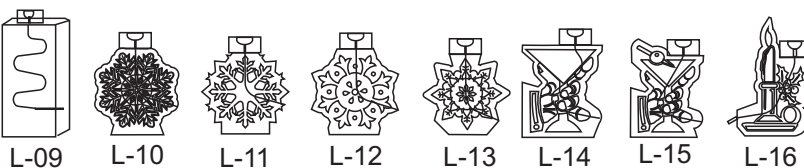

Crystal

James Bond

Casino

Snowflake Border

Standard Luge Runs (Optional)

Deluxe Luge Runs (Optional)

Hand carved

8 foot Ice Bars - Themed

Mountainscape 1

Mountainscape 2

Mountainscape 3

Olympic

Western

Checker

Ice Bars do not include luge runs unless purchased at an extra cost. Luge runs shown on above bars are optional.

8 foot Ice Bars - Wedding