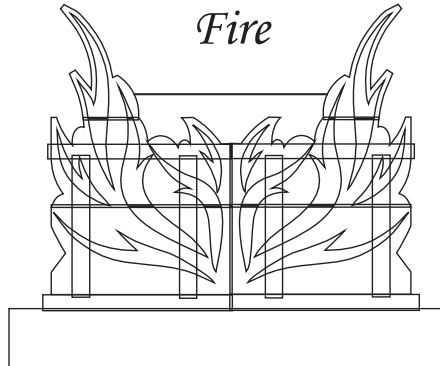

8 foot Ice Bars

8ft Ice Bars start at \$1200

16ft Ice Bars start at \$2000

Criss Cross

Theme Panel

Pillar Criss Cross

Quartz

Fire

Crystal

James Bond

Casino

Snowflake Border

Standard Luge Runs (Optional)

Deluxe Luge Runs (Optional)

Hand carved

8 foot Ice Bars - Themed