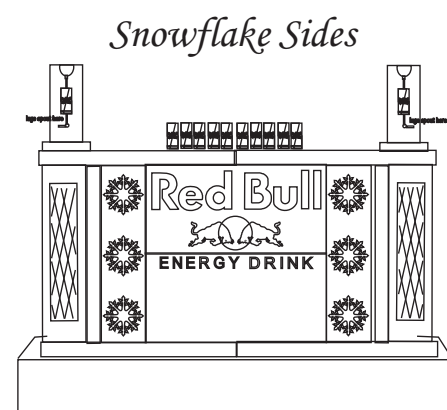

Mountainscape 2