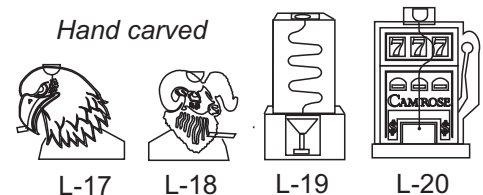

Crystal

James Bond

Casino

Snowflake Border

Standard Luge Runs (Optional)

Deluxe Luge Runs (Optional)

Hand carved

8 foot Ice Bars - Themed

Mountainscape 1

Mountainscape 2

Mountainscape 3

Olympic

Western

Checker

Ice Bars do not include luge runs unless purchased at an extra cost. Luge runs shown on above bars are optional.

8 foot Ice Bars - Wedding