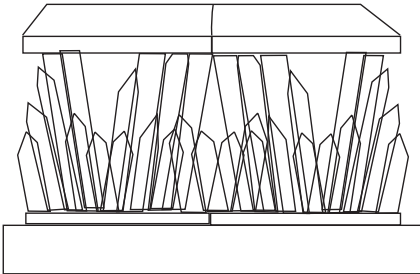

8 foot Ice Bars

8ft Ice Bars start at \$1200

16ft Ice Bars start at \$2000

Criss Cross

Theme Panel

Pillar Criss Cross

Quartz

Fire

Crystal

James Bond

Casino

Snowflake Border

Standard Luge Runs (Optional)

Deluxe Luge Runs (Optional)

Hand carved

8 foot Ice Bars - Themed