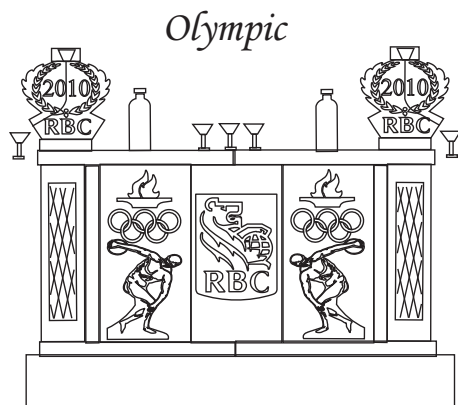

8ft Ice Bars start at \$1200

16ft Ice Bars start at \$2000

Fire Place

Four Panel

Mardi Gras

Fire & Snow

Snowflake Sides

Artistic

Mountainscape 1

Mountainscape 2

Mountainscape 3

Olympic

Western

Checker

Ice Bars do not include luge runs unless purchased at an extra cost. Luge runs shown on above bars are optional.

8 foot Ice Bars - Wedding