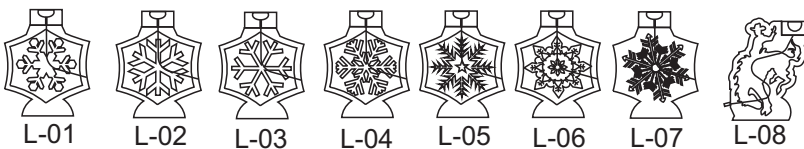

Crystal

James Bond

Casino

Snowflake Border

Standard Luge Runs (Optional)

Deluxe Luge Runs (Optional)

Hand carved

8 foot Ice Bars - Themed