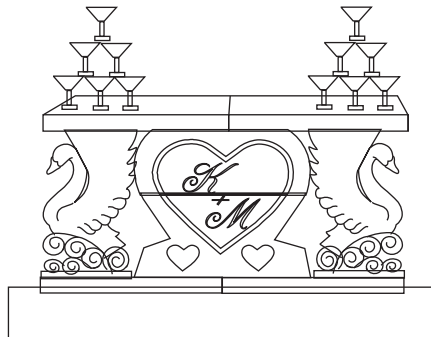

Mountainscape 1

Mountainscape 2

Mountainscape 3

Olympic

Western

Checker

Ice Bars do not include luge runs unless purchased at an extra cost. Luge runs shown on above bars are optional.

8 foot Ice Bars - Wedding

8ft Ice Bars start at \$1200

16ft Ice Bars start at \$2000

Globe and Pillar

Fan and Pillar

Script

Frame

Pillars

Heart and Pillar

Flowers and Heart

Swans and Heart

Kissing Kids

Bride Groom Ribbon

Bride Groom Cherubs

Bride Groom Mountains

Ice Bars do not include luge runs unless purchased at an extra cost. Luge runs shown on above bars are optional.