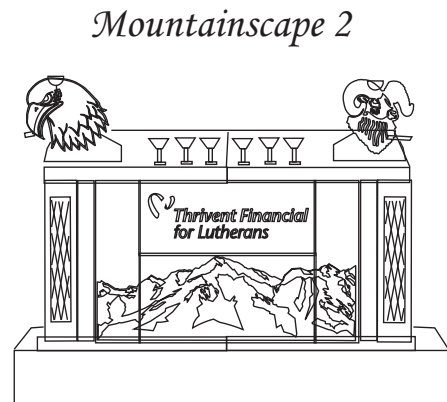

Crystal

James Bond

Casino

Snowflake Border

Standard Luge Runs (Optional)

Deluxe Luge Runs (Optional)

Hand carved

8 foot Ice Bars - Themed

8ft Ice Bars start at \$1200

16ft Ice Bars start at \$2000

Fire Place

Four Panel

Mardi Gras

Fire & Snow

Snowflake Sides

Artistic

Mountainscape 1

Mountainscape 2

Mountainscape 3

Olympic

Western

Checker

Ice Bars do not include luge runs unless purchased at an extra cost. Luge runs shown on above bars are optional.

8 foot Ice Bars - Wedding