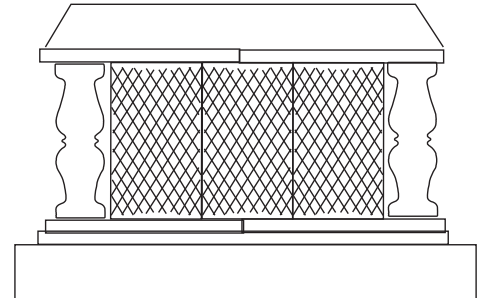

8 foot Ice Bars

8ft Ice Bars start at \$1200

16ft Ice Bars start at \$2000

Criss Cross

Theme Panel

Pillar Criss Cross

Quartz

Fire

Crystal

James Bond

Casino

Snowflake Border

Standard Luge Runs (Optional)

Deluxe Luge Runs (Optional)

Hand carved

8 foot Ice Bars - Themed