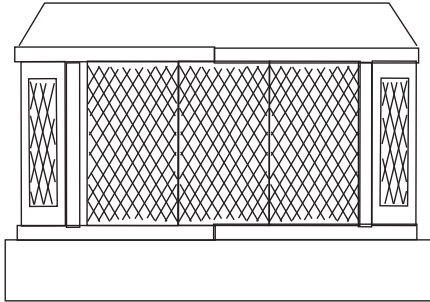

8 foot Ice Bars

8ft Ice Bars start at \$1200

16ft Ice Bars start at \$2000

Criss Cross

Theme Panel

Pillar Criss Cross

Quartz

Fire

Crystal

James Bond

Casino

Snowflake Border

Standard Luge Runs (Optional)

Deluxe Luge Runs (Optional)

Hand carved

8 foot Ice Bars - Themed