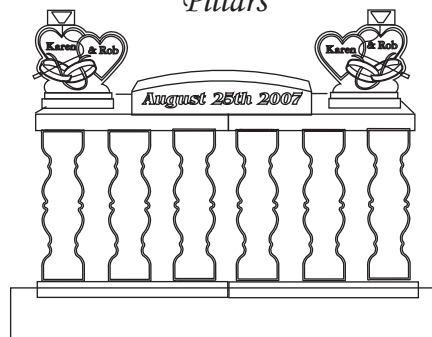

Mountainscape 1

Mountainscape 2

Mountainscape 3

Olympic

Western

Checker

Ice Bars do not include luge runs unless purchased at an extra cost. Luge runs shown on above bars are optional.

8 foot Ice Bars - Wedding

8ft Ice Bars start at \$1200

16ft Ice Bars start at \$2000

Globe and Pillar

Fan and Pillar

Script

Frame

Pillars

Heart and Pillar

Flowers and Heart

Swans and Heart

Kissing Kids

Bride Groom Ribbon

Bride Groom Cherubs

Bride Groom Mountains

Ice Bars do not include luge runs unless purchased at an extra cost. Luge runs shown on above bars are optional.