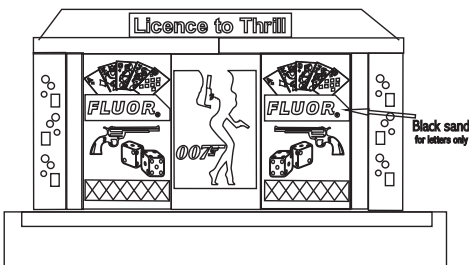

8 foot Ice Bars

8ft Ice Bars start at \$1200

16ft Ice Bars start at \$2000

Criss Cross

Theme Panel

Pillar Criss Cross

Quartz

Fire

Crystal

James Bond

Casino

Snowflake Border

Standard Luge Runs (Optional)

Deluxe Luge Runs (Optional)

Hand carved

8 foot Ice Bars - Themed