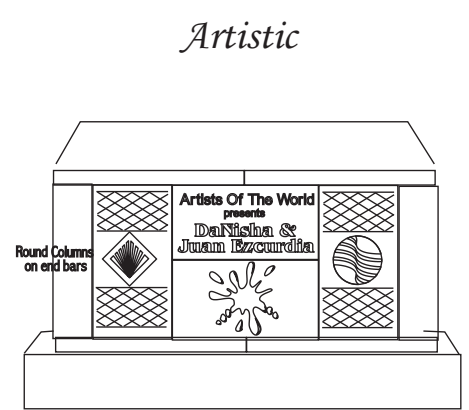

8ft Ice Bars start at \$1200

16ft Ice Bars start at \$2000

Fire Place

Four Panel

Mardi Gras

Fire & Snow

Snowflake Sides

Artistic

Mountainscape 1

Mountainscape 2

Mountainscape 3

Olympic

Western

Checker

Ice Bars do not include luge runs unless purchased at an extra cost. Luge runs shown on above bars are optional.

8 foot Ice Bars - Wedding