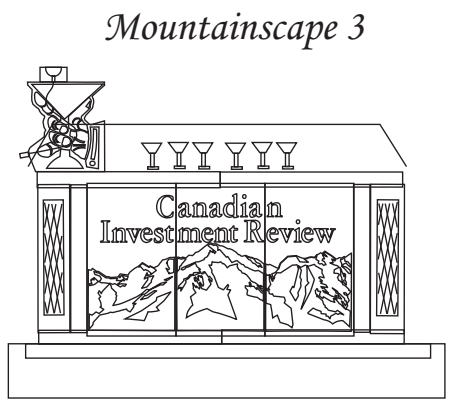

8ft Ice Bars start at \$1200

16ft Ice Bars start at \$2000

Fire Place

Four Panel

Mardi Gras

Fire & Snow

Snowflake Sides

Artistic

Mountainscape 1

Mountainscape 2

Mountainscape 3

Olympic

Western

Checker

Ice Bars do not include luge runs unless purchased at an extra cost. Luge runs shown on above bars are optional.

8 foot Ice Bars - Wedding