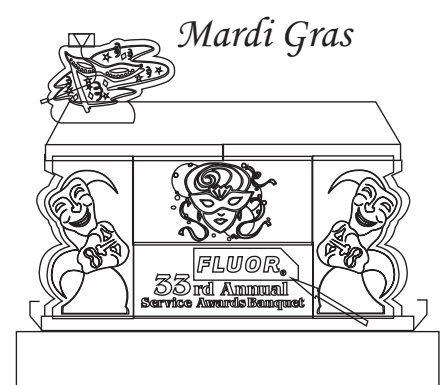

Crystal

James Bond

Casino

Snowflake Border

Standard Luge Runs (Optional)

Deluxe Luge Runs (Optional)

Hand carved

8 foot Ice Bars - Themed

8ft Ice Bars start at \$1200

16ft Ice Bars start at \$2000

Fire Place

Four Panel

Mardi Gras

Fire & Snow

Snowflake Sides

Artistic

Mountainscape 1

Mountainscape 2

Mountainscape 3

Olympic

Western

Checker

Ice Bars do not include luge runs unless purchased at an extra cost. Luge runs shown on above bars are optional.

8 foot Ice Bars - Wedding